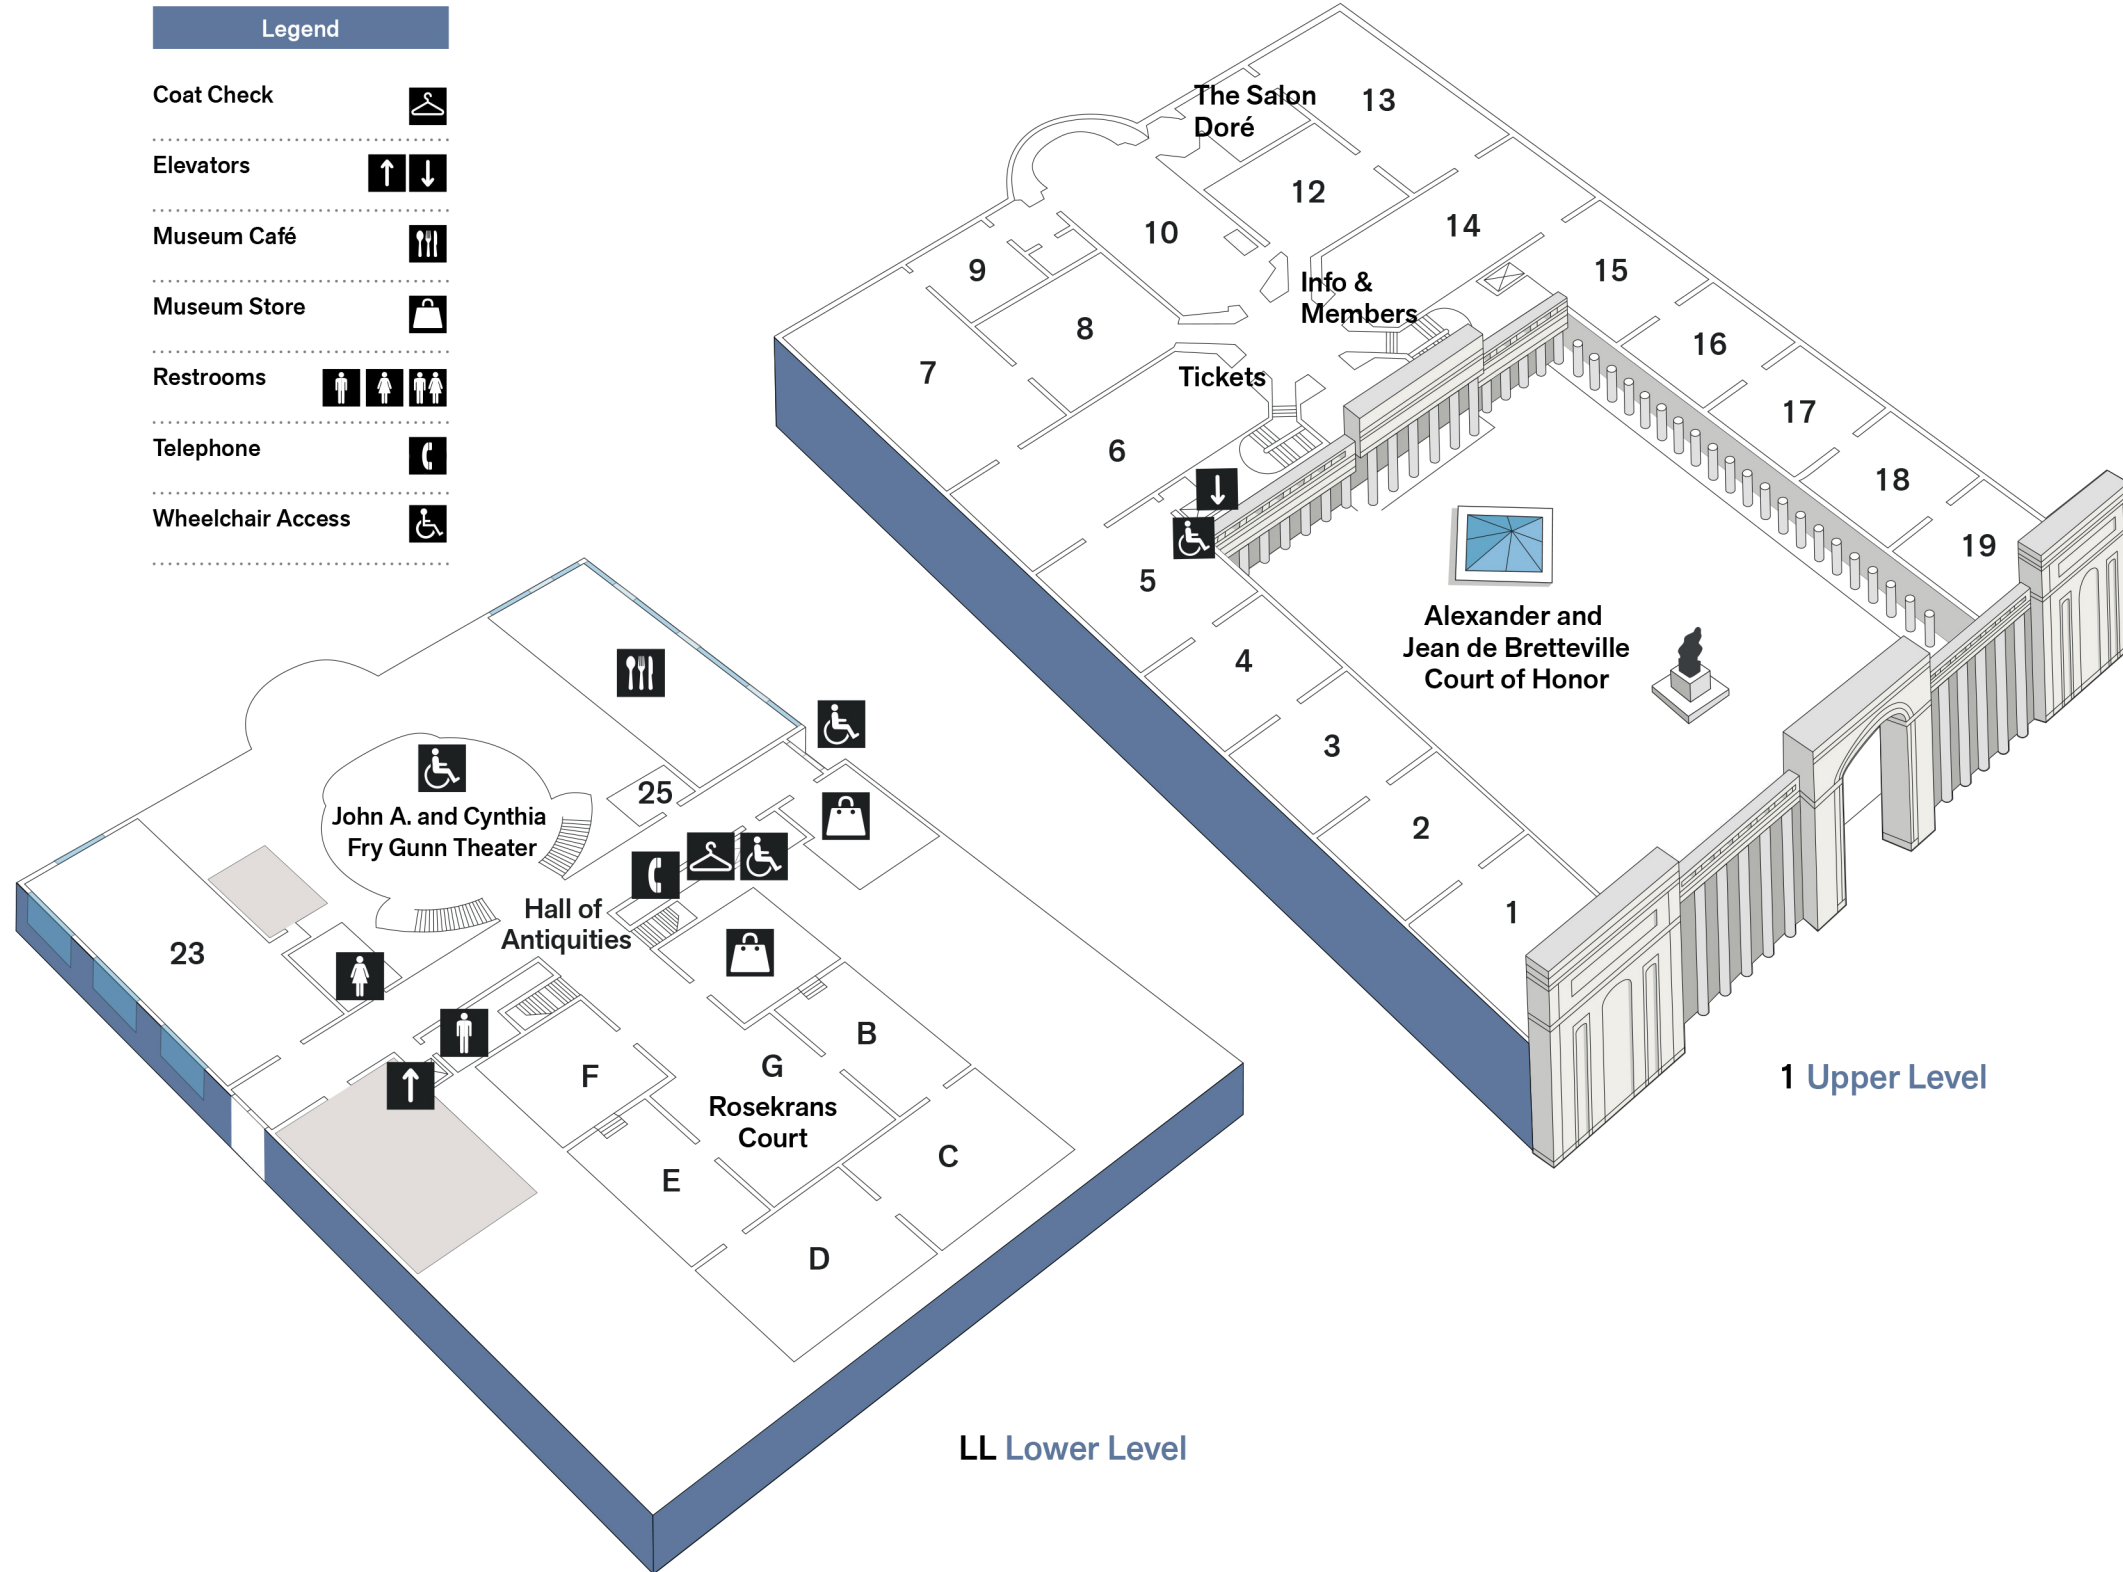

1 Upper Level

Special Exhibition	Gallery 1
Medieval, Renaissance, and Mannerist Art	Galleries 2–5
French and Italian Baroque and Rococo Art	Galleries 6–7
Auguste Rodin Sculpture	Gallery 8
The Rouen Room and the 17th- and 18th-Century Decorative Arts	Gallery 9
Auguste Rodin Sculpture and the Skinner Organ	Gallery 10
The Salon Doré from the Hôtel de La Trémoille	Gallery 11
Auguste Rodin Sculpture	Gallery 12
18th-Century British Art	Gallery 13
17th-Century European Art	Galleries 14–15
Neoclassicism	Gallery 16
19th-Century European Art	Galleries 17–18
Impressionism and Post-Impressionism	Gallery 19

Legend	
Coat Check	
Elevators	
Museum Café	
Museum Store	
Restrooms	
Telephone	
Wheelchair Access	

LL Lower Level

Rosekrans Court, Special Exhibitions	Galleries B–G
Bowles Porcelain Gallery	Gallery 23
Reva and David Logan Gallery of Illustrated Books	Gallery 25
Ancient Art	Hall of Antiquities

LL Lower Level

1 Upper Level